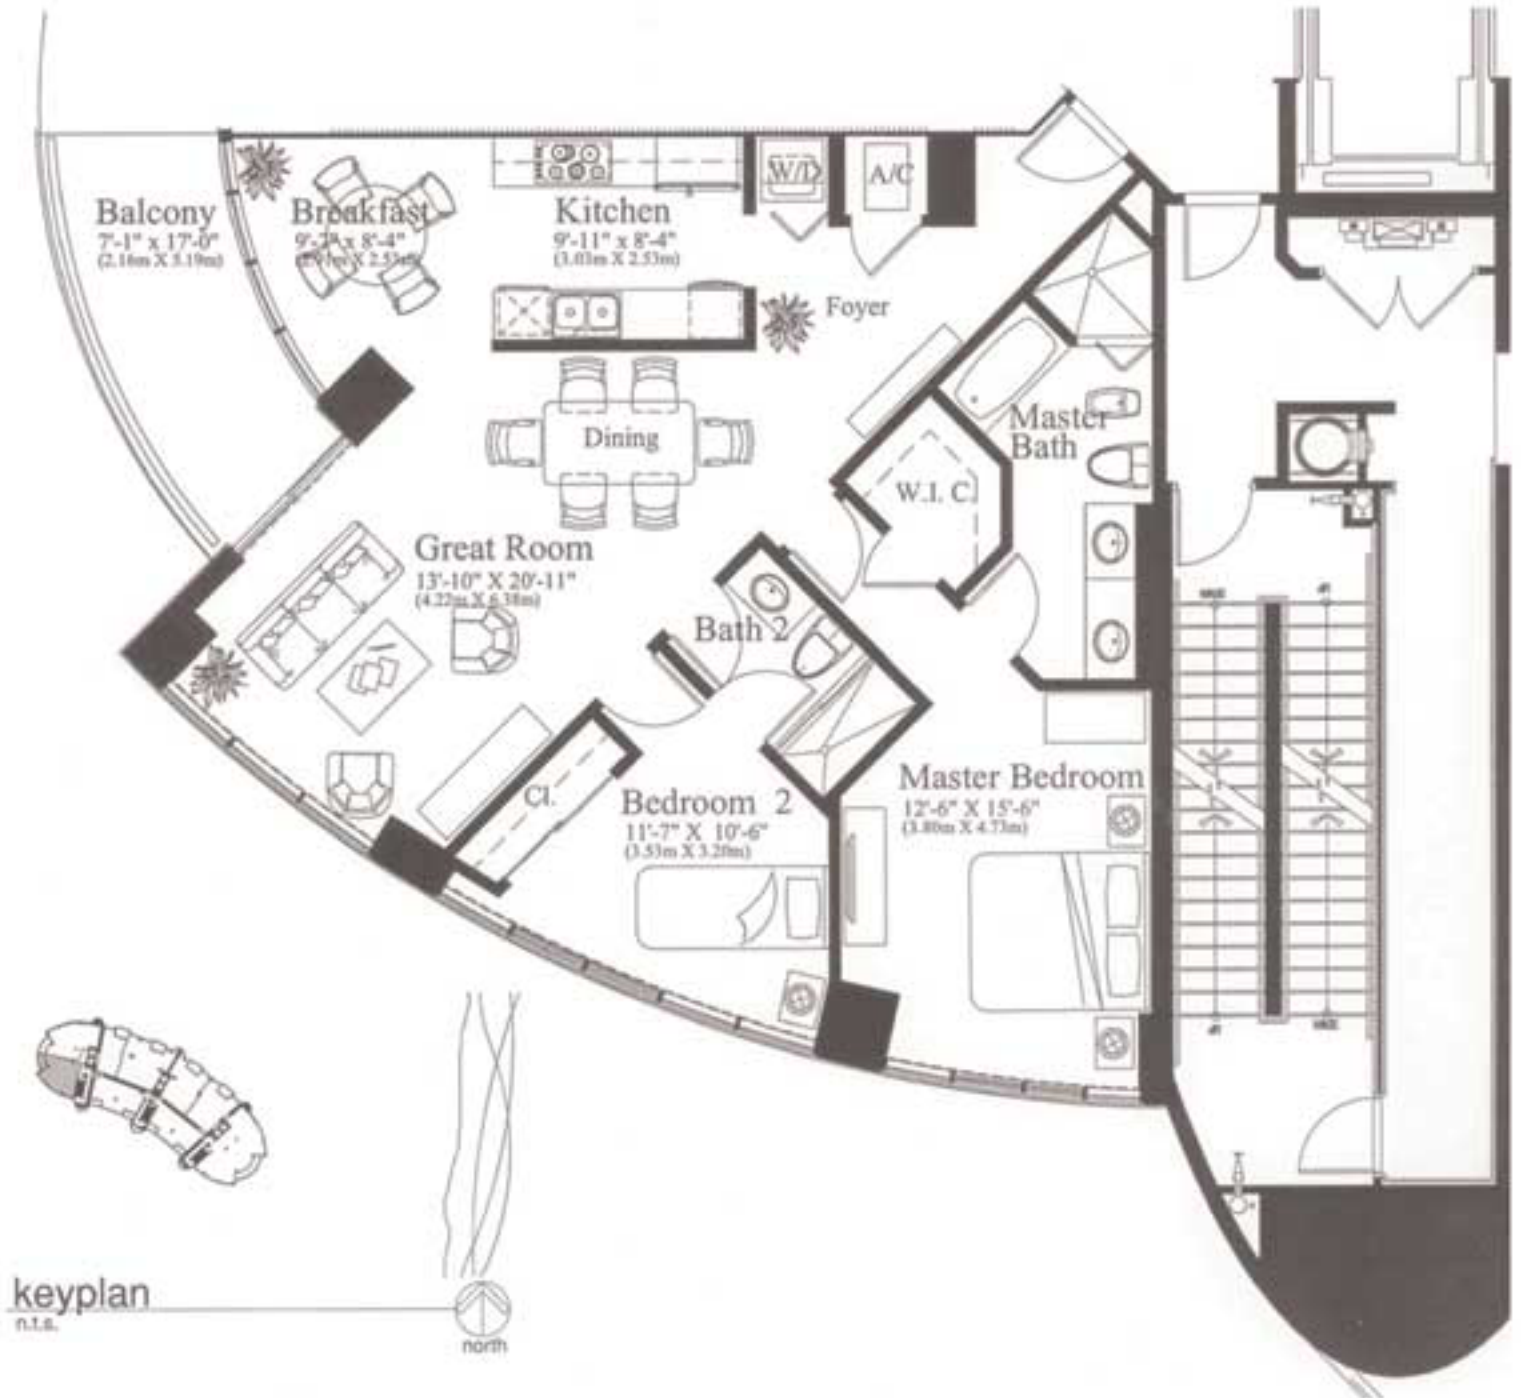

# TRUMP ROYALE - RESIDENCE M

2 Bedroom ♦ 2 Bath

**TRUMP**  
*Grande*  
OCEAN RESORT & RESIDENCES

*A Trump Dezer Development*

Interior	1,289 S.F.	119.8 m2
Balcony	116 S.F.	10.8 m2
<b>Total</b>	<b>1,405 S.F.</b>	<b>130.6 m2</b>