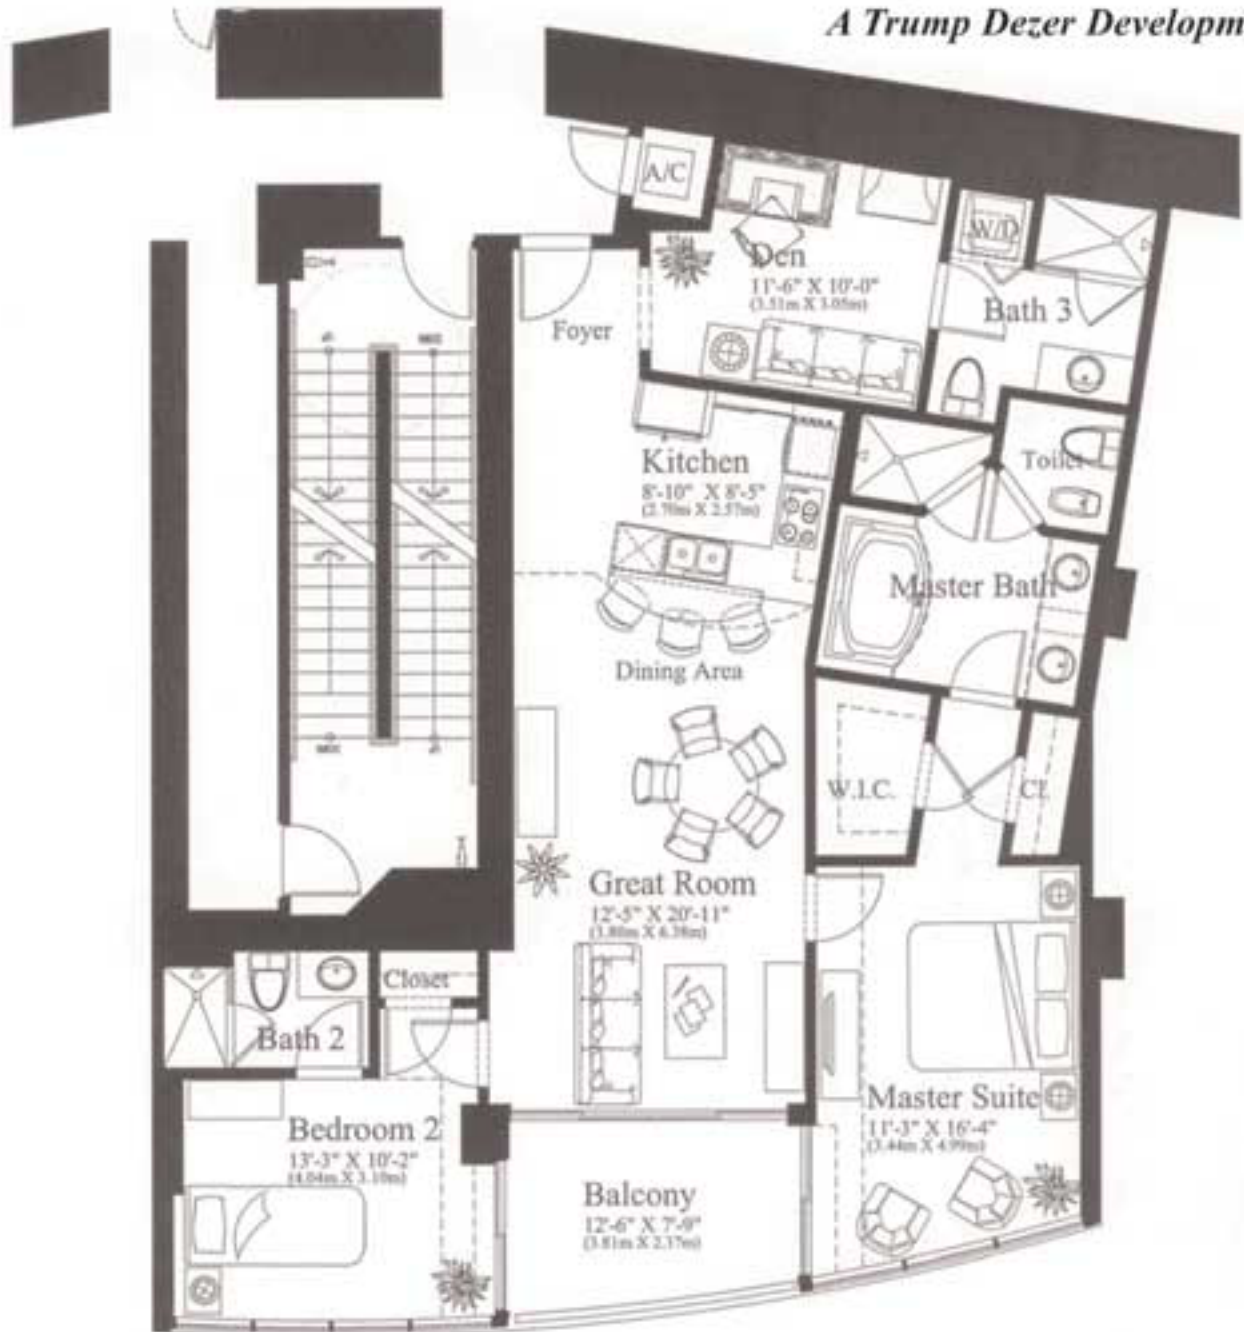

# TRUMP ROYALE - RESIDENCE G

2 Bedroom/Den ♦ 3 Bath

**TRUMP**  
*Grande*  
OCEAN RESORT & RESIDENCES

*A Trump Dezer Development*

Interior	1,434 S.F.	133.2 m <sup>2</sup>
Balcony	103 S.F.	9.6 m <sup>2</sup>
<b>Total</b>	<b>1,537 S.F.</b>	<b>142.8 m<sup>2</sup></b>

keyplan  
N.E.A.