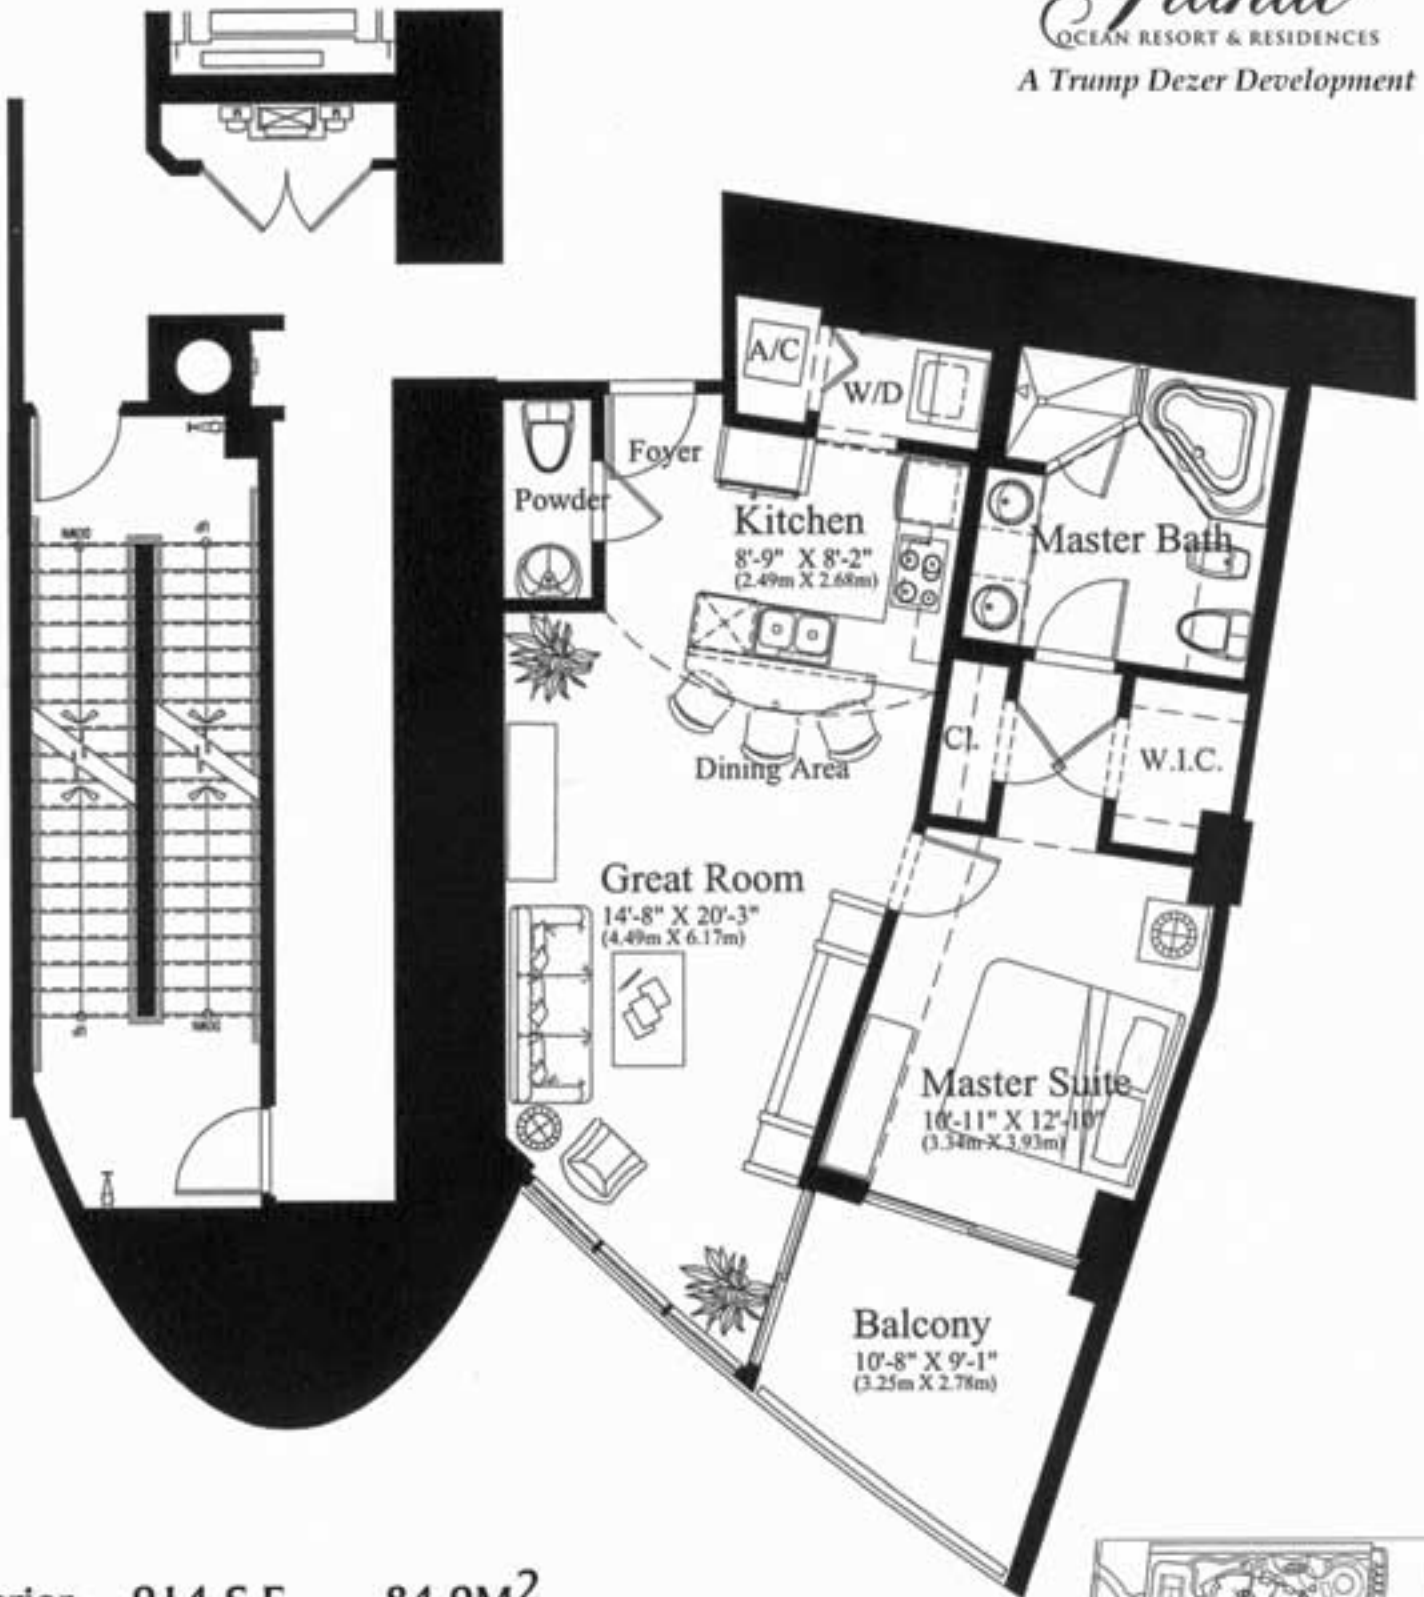

TRUMP ROYALE - RESIDENCE J

1 Bedroom ♦ 1 1/2 Bath

TRUMP
Grande
OCEAN RESORT & RESIDENCES

A Trump Dezer Development

Interior	914 S.F.	84.9M ²
Balcony	97 S.F.	9.0M ²
Total	1,011 S.F.	93.9M²

keyplan