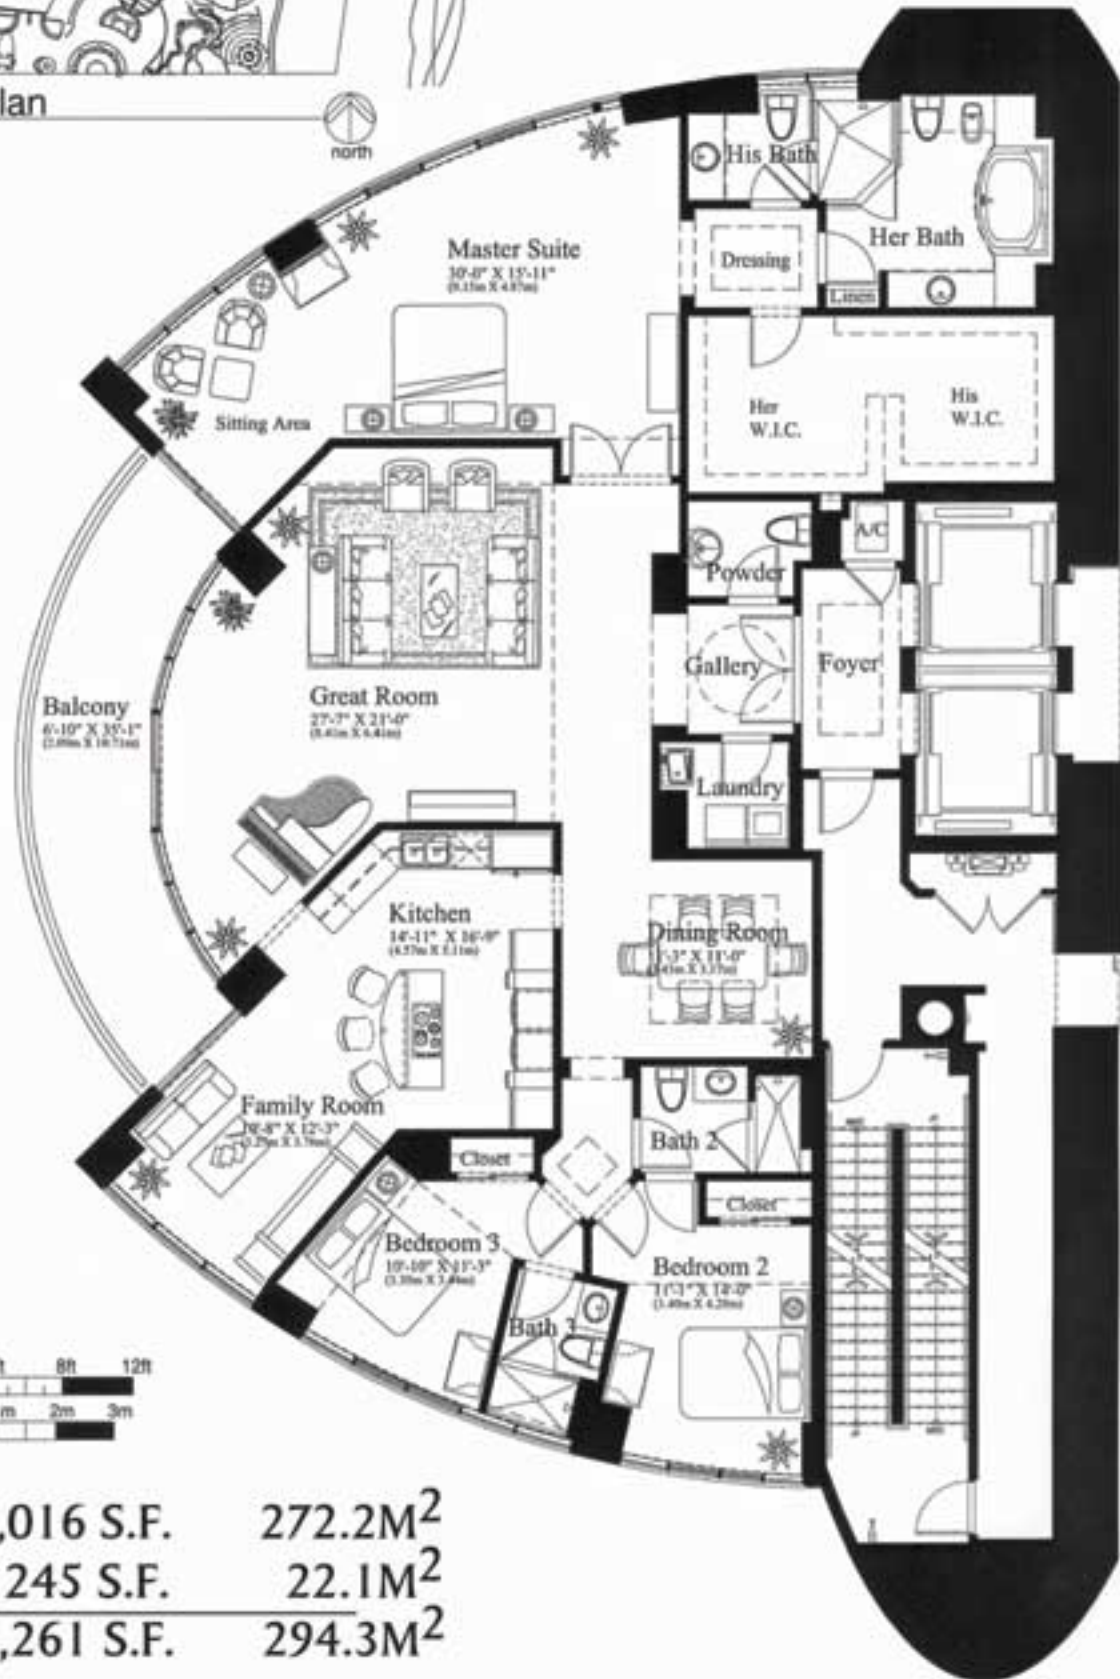

TRUMP ROYALE - RESIDENCE B

3 Bedroom ♦ 3 1/2 Bath with Den

TRUMP
Grande
OCEAN RESORT & RESIDENCES

A Trump Dezer Development

keyplan
n.l.s.

Interior	3,016 S.F.	272.2M ²
Balcony	245 S.F.	22.1M ²
Total	3,261 S.F.	294.3M²